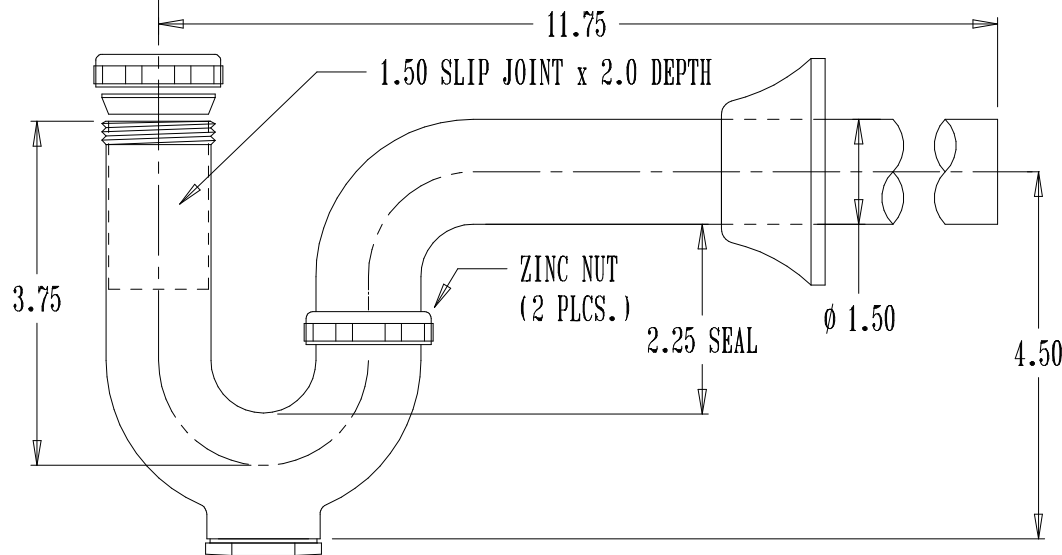

SHALLOW FLANGE  
(1/2 COPPER TUBE)  
(2 PCS.)

SEMI CAST P TRAP

SUPPLY RISER TUBE  
(2 PCS.)

- NOTES:
1. ALL DIMENSIONS ARE IN INCHES.
  2. FINISH: CHROME PLATE

THE KEENEY MANUFACTURING COMPANY  
NEWINGTON, CT

TITLE: MASTERKIT - ADA LAVATORY KIT		P/N:MK-502
DWG BY: M. KURO	DATE: 4/25/06	SCALE: SHOWN