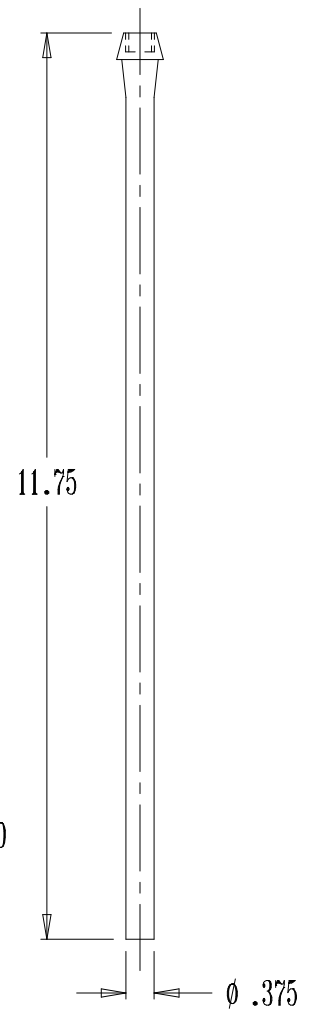

SHALLOW FLANGE  
(1/2 COPPER TUBE)  
(2 PCS.)

SEMI CAST P TRAP

SUPPLY RISER TUBE  
(2 PCS.)

- NOTES:
1. ALL DIMENSIONS ARE IN INCHES.
  2. FINISH: CHROME PLATE

THE KEENEY MANUFACTURING COMPANY  
NEWINGTON, CT

TITLE: MASTERKIT - ADA LAVATORY KIT		P/N:MK-502
DWG BY: M. KURO	DATE: 4/25/06	SCALE: SHOWN