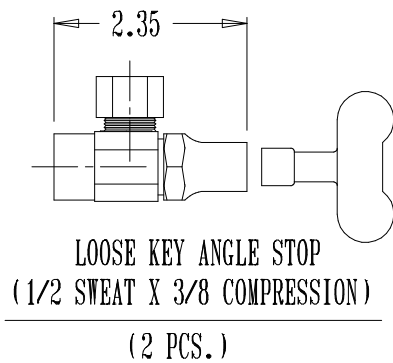

SHALLOW FLANGE  
(1/2 COPPER TUBE)  
(2 PCS.)

SEMI CAST P TRAP

SUPPLY RISER TUBE  
(2 PCS.)

- NOTES:
1. ALL DIMENSIONS ARE IN INCHES.
  2. FINISH: CHROME PLATE

THE KEENEY MANUFACTURING COMPANY  
NEWINGTON, CT