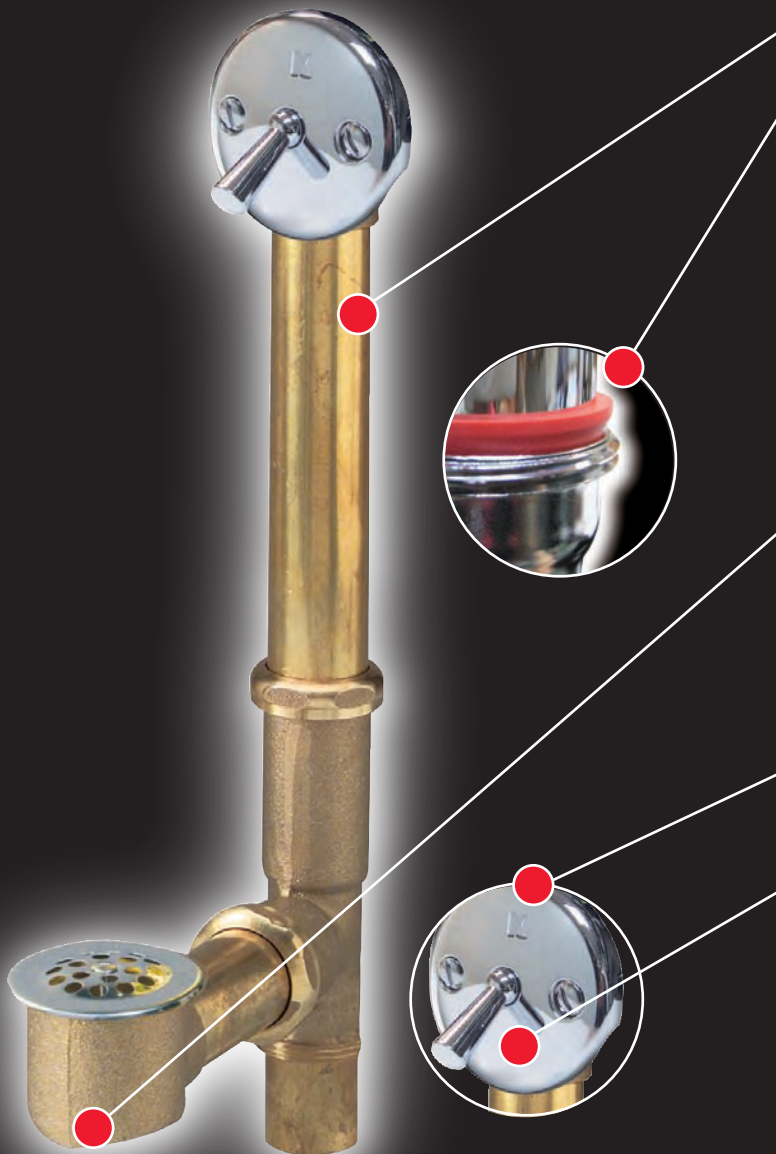

Keeney Quality Bath Drains

Advantages of 608RBBN & 605RBBN

Seamless formed brass tubing **YES**

(THE OTHER GUYS: Seamed welded tubing)

Leak free technology **YES**

(THE OTHER GUYS: Standard seals)

Buffed cast super nuts **YES**

(THE OTHER GUYS: Plated nuts)

Fully adjustable assembled linkage **YES**

(THE OTHER GUYS: Yes)

Self retaining head gaskets **YES**

(THE OTHER GUYS: Yes)

Heavy duty cast brass overflow, tee, & shoe **YES**

(THE OTHER GUYS: Yes)

Cup style shoe with cast brass plug **YES**

(THE OTHER GUYS: Yes)

Milled smooth brass plunger **YES**

(THE OTHER GUYS: Cast brass plunger)

Partially assembled in carton **YES**

(THE OTHER GUYS: Yes)

**Embossed face plate
with stainless steel spring** **YES**

(THE OTHER GUYS: Etched face plate w/stainless steel spring)

Deco bar style trip lever **YES**

(THE OTHER GUYS: Bar style only face plate)

Friction ring for smooth installations **YES**

(THE OTHER GUYS: Yes)