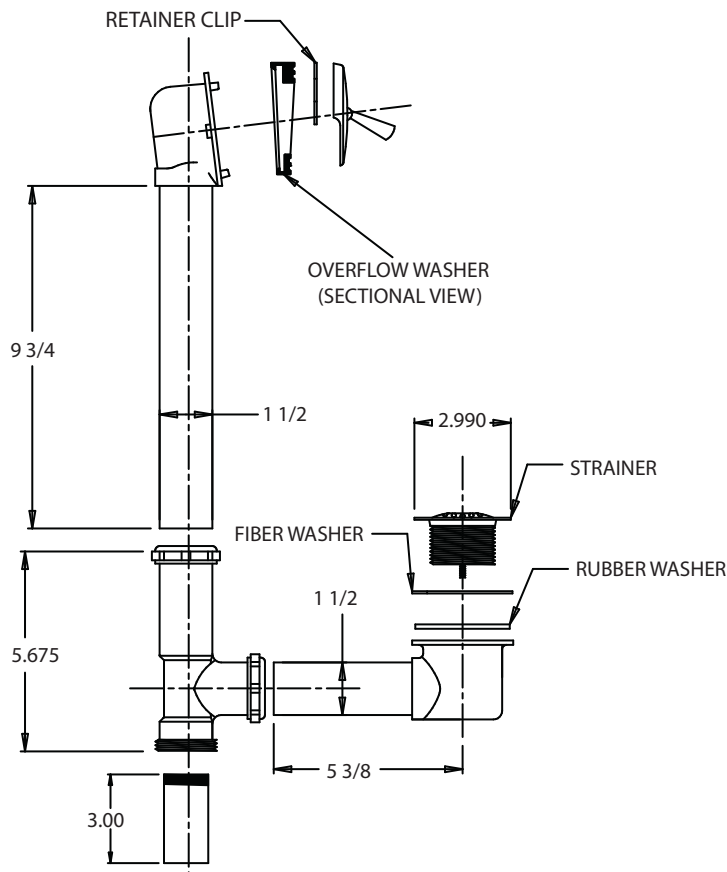

SPECIFICATION SHEETS

The Keeney Manufacturing Company
1170 Main Street · Newington, CT 06111
Phone: (800) 243-0526 · Fax: (860) 665-0374
www.keeneymfg.com

ALL MEASURES IN INCHES

NOTE: ALL TUBING ROUGH BRASS,
EXPOSED PARTS ARE POLISHED CHROME,
INCLUDES BRASS NUTS, TWO HOLE OVER
FLOW FACEPLATE INCLUDES SCREWS,
AND PLUNGER LINKAGE ASSEMBLY.

ROUGH BRASS - TRIP LEVER BATH DRAIN

605RBBN - 1 1/2" ROUGH BRASS 20 GAUGE TUBING

608RBBN - 1 1/2" ROUGH BRASS 17 GAUGE TUBING

CHROME PLATED EXPOSED TRIM. TRIP LEVER CLOSURE.
BRASS STRAINER, BRASS NUTS, TPR WASHERS AND CUP STYLE WASTE SHOE.

CROSS REFERENCE GUIDE

Keeney	605RBBN	608RBBN
Gerber	41-818-76	41-813-76
Watco	552-LT-BRS-CP	551-LT-BRS-CP
Price Pfister	19-020	19-110
Rapid Fit	R-5500	R-5000
AB&A	1431	1430

Specification sheet
& cross references
available @
www.keeneymfg.com

The Keeney Manufacturing Company

Contact us for more information: 1-800-243-0526 • fax 1-860-665-0374 • email: ncs@upt.com

<http://www.keeneymfg.com> ©2010 Form: #LIT109 Printed in the U.S.A.