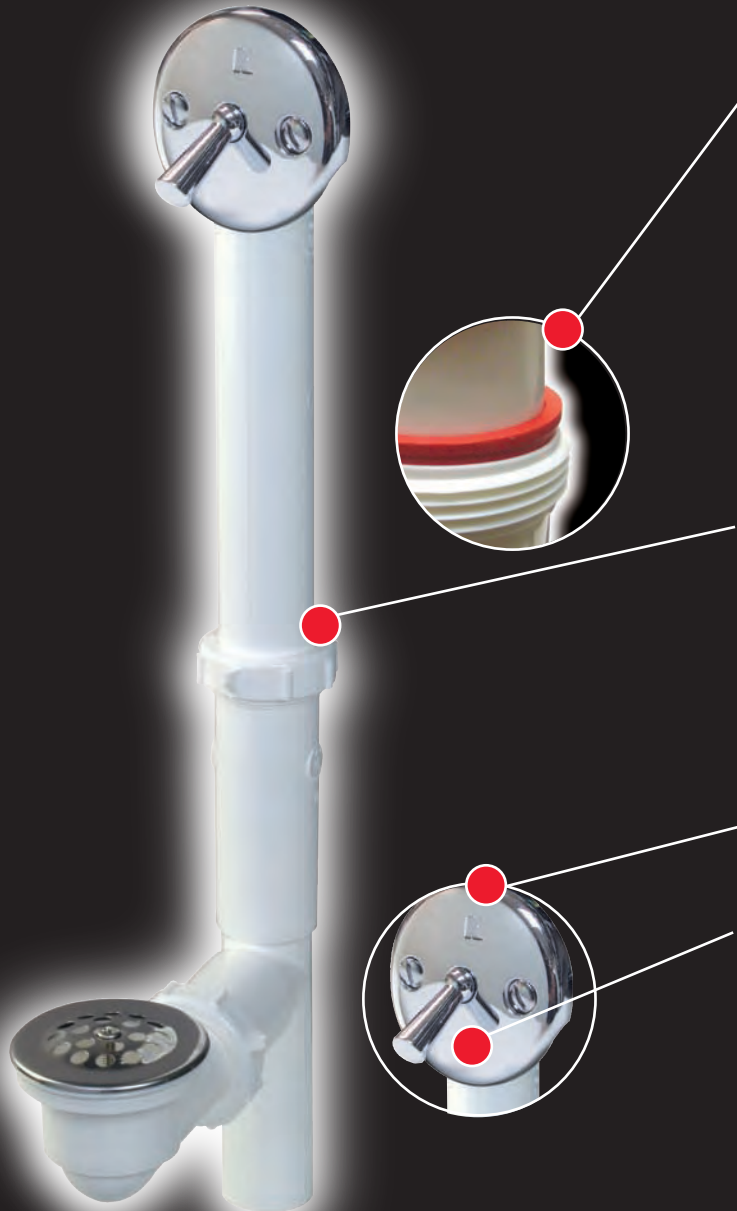

# Keeney Quality Bath Drains

## Advantages of 64WDELUXE & 64BDELUXE

**Leak free technology** **YES**

(THE OTHER GUYS: Standard seals)

**Self retaining head gaskets** **YES**

(THE OTHER GUYS: Yes)

**Fully adjustable assembled linkage** **YES**

(THE OTHER GUYS: Yes)

**Cup style shoe with dome strainer** **YES**

(THE OTHER GUYS: Yes)

**Super wing nuts** **YES**

(THE OTHER GUYS: Standard wing nuts)

**Milled smooth brass plunger** **YES**

(THE OTHER GUYS: Cast brass plunger)

**Partially assembled in carton** **YES**

(THE OTHER GUYS: Yes)

**Embossed face plate with stainless steel spring** **YES**

(THE OTHER GUYS: Etched face plate w/stainless steel spring)

**Deco bar style trip lever** **YES**