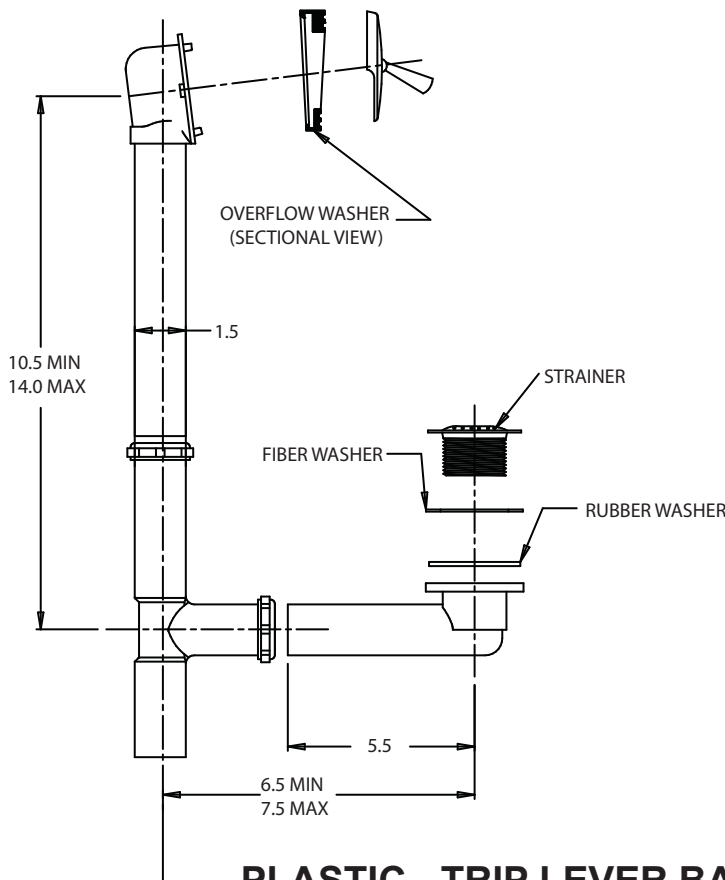

The Keeney Manufacturing Company  
1170 Main Street · Newington, CT 06111  
Phone: (800) 243-0526 · Fax: (860) 665-0374  
www.keeneymfg.com

**ALL MEASURES IN INCHES**

NOTE: ALL TUBING POLYPROPYLENE,  
EXPOSED PARTS ARE POLISHED  
CHROME, TWO HOLE OVERFLOW  
FACEPLATE INCLUDES SCREWS, TUB  
TACKS, AND PLUNGER LINKAGE  
ASSEMBLY.