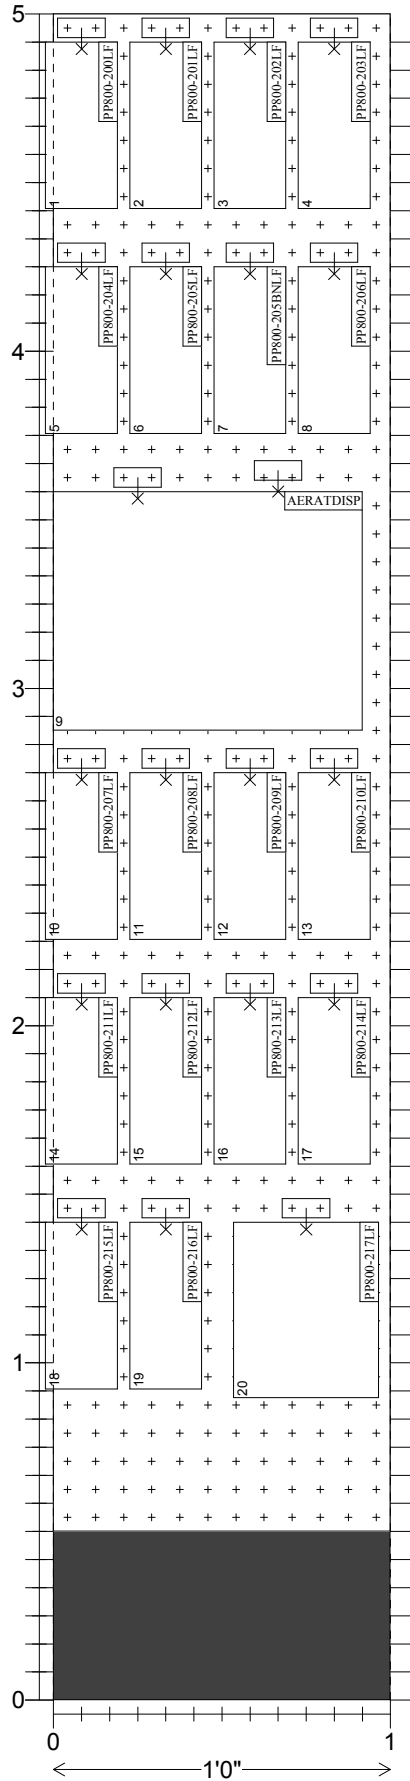

# PPCDFALF-2 - AERATOR DISPLAY PLUMB PAK PLANOGRAM - AERATORS

ID	UPC	LOC ID	ROW	NAME	V FAC	H FAC
SHELF NAME: 4 FT PEGBOARD		WIDTH: 12.00	MERCH HEIGHT: 9.00	DEPTH: 0.10	SPACE AVAILABLE: 0.00	NOTCH: 61
PP800-200LF	046224036326	1	1	BUBBLE-STREAM 1GPM REGURALAERATOR INSERT W/2 WASHERS	1	1
PP800-201LF	046224036333	2	1	BUBBLE-STREAM 1.5GPM SMALLAERATOR INSERT W/2 WASHERS	1	1
PP800-202LF	046224036340	3	1	BUBBLE-STREAM 1.5GPM REGURALAERATOR INSERT W/2 WASHERS	1	1
PP800-203LF	046224036357	4	1	BUBBLE-STREAM 1GPM SPRAYPATTERN DUAL THREAD AERATOR CH	1	1
PP800-204LF	046224036364	5	9	BUBBLE-STREAM 1GPM DUAL THREDAERATOR CHROME	1	1
PP800-205LF	046224036388	6	9	BUBBLE-STREAM 1.5GPM DUAL THREDAERATOR CHROM	1	1
PP800-205BNLF	046224036371	7	9	BUBBLE-STREAM 1.5GPM DUAL THREDAERATOR BRUSHED NICKEL	1	1
PP800-206LF	046224036395	8	9	CAREGUARD 1.5GPM REGURALDUALTHREAD CHROME	1	1
AERATDISP	AERATDISP	9	17	Aerator POP	1	1
PP800-207LF	046224036401	10	27	AUTO-CLEAN 1.5GPM REGURALDUALTHREAD CHROMI	1	1
PP800-208LF	046224036418	11	27	BUBBLE-STREAM 1.5GPM SMALLMAEAERATOR CHROME	1	1
PP800-209LF	046224036425	12	27	BUBBLE-STREAM 1.5GPMREGURALMALE AERATOR CHROME	1	1
PP800-210LF	046224036432	13	27	BUBBLE-STREAM 1.5GPM SMALLFAMALE AERATOR CHROME	1	1
PP800-211LF	046224036449	14	35	BUBBLE-STREAM 1.5GPMREGURALFAMALE AERATOR CHROME	1	1
PP800-212LF	046224036456	15	35	6-PACK 1.5GPM REGURAL DUALTHREAD CHROME	1	1
PP800-213LF	046224036463	16	35	DUAL FLOW SPRAY AERATOR .5&2.2GPM DUAL THREAD CHROME PLAST	1	1
PP800-214LF	046224036470	17	35	BUBBLE-STREAM 1.5GPM PLASTICDOUBLE SWIVEL DUAL THREAD	1	1
PP800-215LF	046224036487	18	43	BUBBLE-STREAM 1.5GPM SWIVELSPRAY DUAL THREAD DUAL AERATOR	1	1
PP800-216LF	046224036494	19	43	BUBBLE-STREAM CLASSIC 1.5GPMDOUBLE SWIVEL DUAL THREAD	1	1
PP800-217LF	046224036500	20	43	WATER SAVING KIT 1.5GPM SWIVELSPRAY 2-1.5GPM DUAL	1	1