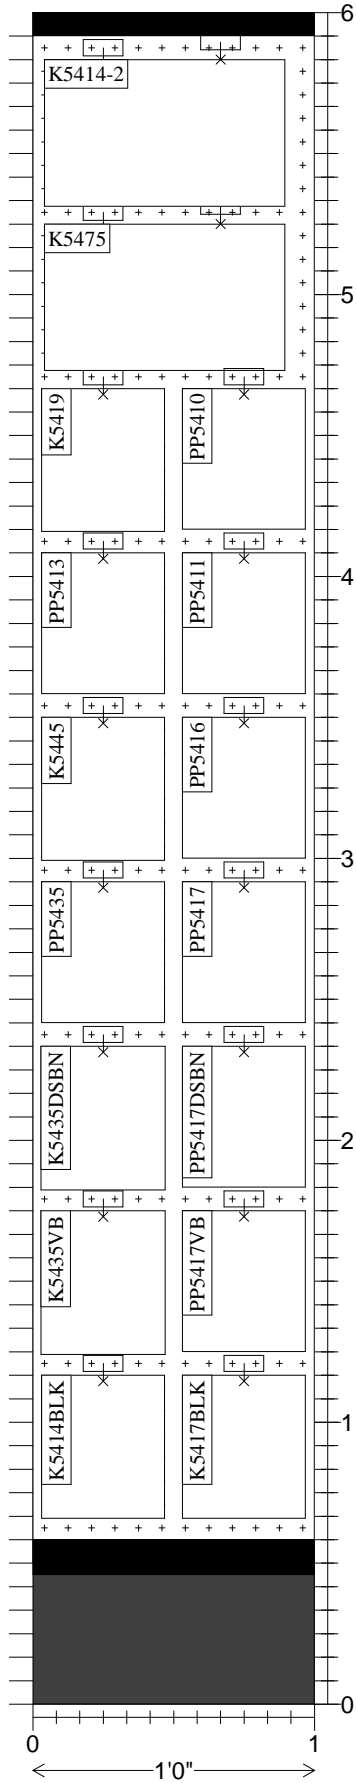

# PPCDSTR1 PLUMB PAK PLANOGRAM - 1FT SINK STRAINERS

ID	UPC	LOC ID	ROW	NAME	V FAC	H FAC
SHELF NAME: 4 FT/1		WIDTH: 12.00	MERCH HEIGHT: 10.00	DEPTH: 18.00	SPACE AVAILABLE: 12.00	NOTCH: 8

SHELF NAME: 4 FT PEGBOARD	WIDTH: 12.00	MERCH HEIGHT: 9.00	DEPTH: 0.10	SPACE AVAILABLE: 0.00	NOTCH: 73
---------------------------	--------------	--------------------	-------------	-----------------------	-----------

K5414-2	046224016229	1	2	STRAINER SS W/FIXED POST BSKT 2 PACK	1	1
K5475	046224016007	2	9	STRAINER AND DISP COMBO PC SS	1	1
K5419	046224015987	3	16	STRAINER SS SPRING STYLE BASKET	1	1
PP5410	046224054108	4	16	TURN 2 SEAL STRAINER	1	1
PP5413	046224054139	5	23	DEEP CUP LOCKING SHELL STRAINER	1	1
PP5411	046224738091	6	23	STRAINER SS W/ LOCKING SHELL FIXED POST	1	1
K5445	046224015895	7	30	STRAINER CAST BRASS GJ DELUXE ADJ	1	1
PP5416	046224054160	8	30	THUMB SCREW KITCHEN STRAINER	1	1
PP5435	046224054351	9	37	SOLID BRASS WORK HORSE STRAINER	1	1
PP5417	046224008743	10	37	GARB DISP FLANGE & STOPPER	1	1
K5435DSBN	04622401592	11	44	STRAINER W/ FIXED POST BRASS BASKET BRUSHED NICKEL	1	1
PP5417DSBN	046224011415	12	44	GARB DISP FLANGE & STOPPER	1	1
K5435VB	04622401594	13	51	STRAINER W/ FIXED POST BRASS BASKET VENETIAN BRONZE	1	1
PP5417VB	046224023395	14	51	GARB DISP FLANGE & STOPPER VB	1	1
K5414BLK	193172	15	58	STRAINER SOLID BLACK	1	1
K5417BLK	195325	16	58	GARB DISP FLANGE & STOPPER BLK	1	1

SHELF NAME: 4 FT	WIDTH: 12.00	MERCH HEIGHT: 10.00	DEPTH: 18.00	SPACE AVAILABLE: 12.00	NOTCH: 73
------------------	--------------	---------------------	--------------	------------------------	-----------