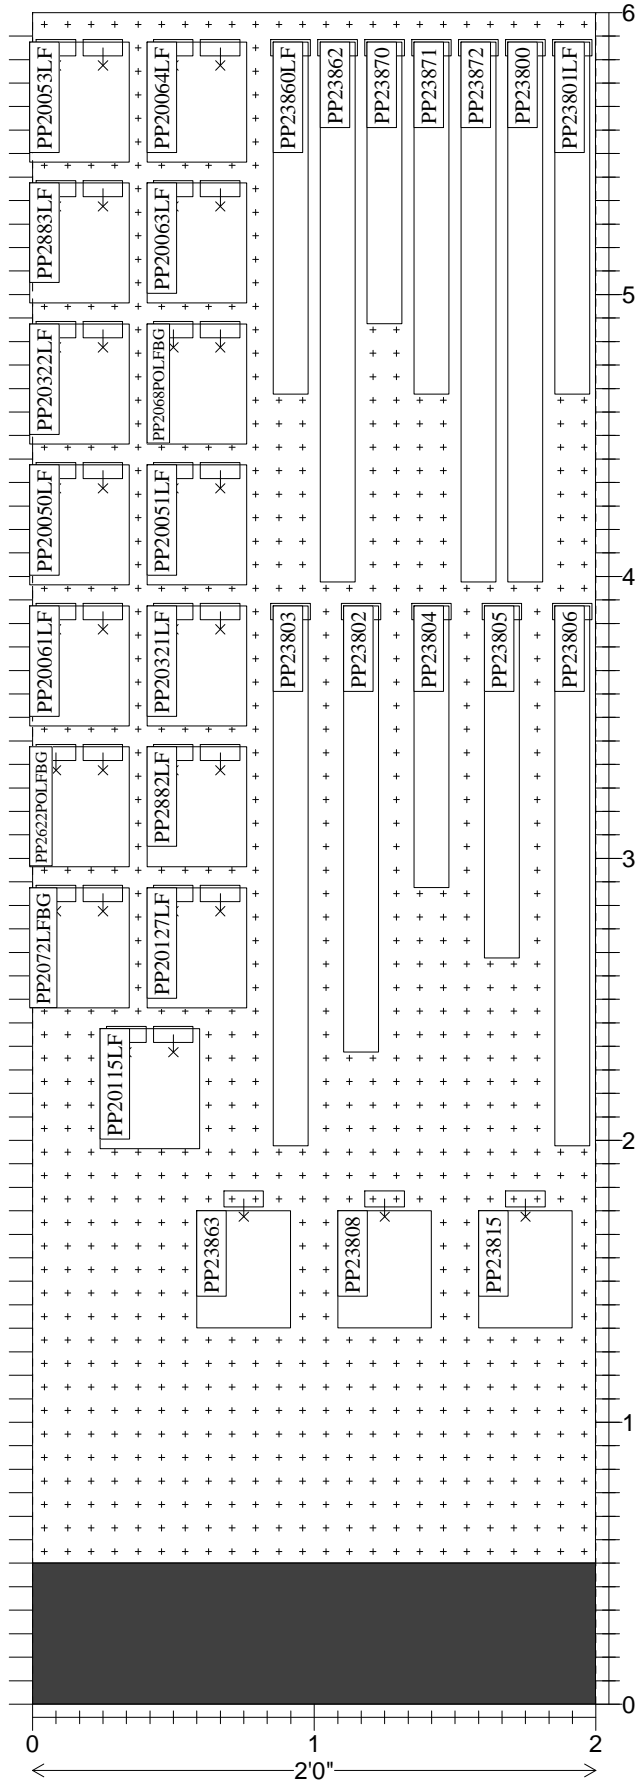

## Shelf Schematic Report

1

Tuesday, December 08, 2015

ID	UPC	LOC ID	ROW	NAME	V FAC	H FAC
SHELF NAME: 4 FT PEGBOARD		WIDTH: 24.00	MERCH HEIGHT: 9.00	DEPTH: 0.10	SPACE AVAILABLE: 0.00	NOTCH: 73
PP20053LF	046224033202	1	2	QRTR TURN STR VLV 1/2FIPX3/8OD LEAD FREE	1	1
PP20064LF	046224032861	2	2	QRTR TURN STR VLV 3/8OD X3/8OD LEAD FREE	1	1
PP23860LF	046224033196	3	2	EZ SPLY TUBE VN 3/8COMP X 1/2IP 12LAV	1	1
PP23862	046224238621	4	2	EZ SPLY TUBE VN 3/8COMP X 1/2IP 20LAV	1	1
PP23870	046224238706	5	2	EZ SPLY TUBE VN 3/8COMP X 1/2IP 9TLT	1	1
PP23871	046224238713	6	2	EZ SPLY TUBE VN 3/8 COMP X 7/8 12 TLT	1	1
PP23872	046224238720	7	2	EZ SPLY TUBE VN 3/8COMP X 7/8 20TLT	1	1
PP23800	046224007340	8	2	EZ SPLY TUBE SS 3/8COMPX3/8COMP 20 INCHES	1	1
PP23801LF	046224033165	9	2	EZ SPLY TUBE SS 3/8COMPX1/2FIP 12 LAV	1	1
PP2883LF	046224047322	10	8	QRTR TURN STR 1/2 NOM PEX INLT X 3/8 OD LEAD FREE	1	1
PP20063LF	046224032977	11	8	QRTR TURN STR VLV 1/2 NOM COP 3/8 OD LEAD FREE	1	1
PP20322LF	046224032854	12	14	QRTR TURN STR TRANS VLV 1/2NOM CPVC 3/8 OD LEAD FREE	1	1
PP2068POLFBG	046224047346	13	14	QRTR TURN STR VLV 5/8 OD X 3/8 OD LEAD FREE	1	1
PP20050LF	046224033301	14	20	QRTR TURN ANG VLV 3/8 FIP X3/8 OD LEAD FREE	1	1
PP20051LF	046224033219	15	20	QRTR TURN ANG VLV 1/2FIPX3/8OD LEAD FREE	1	1
PP20061LF	046224032960	16	26	QRTR TURN ANG VLV 1/2 NOM COP X 3/8 OD LEAD FREE	1	1
PP20321LF	046224032878	17	26	QRTR TURN ANG TRANS VLV 1/2 NOM CPVC 3/8 OD LEAD FREE	1	1
PP23803	046224238034	18	26	EZ SPLY TUBE SS 3/8COMPX1/2FIP 20 LAV	1	1
PP23802	046224238027	19	26	EZ SPLY TUBE SS 3/8COMPX1/2FIP 16 LAV	1	1
PP23804	046224238041	20	26	EZ SPLY TUBE SS 3/8 COMP X 7/8 9 TOILET	1	1
PP23805	046224238058	21	26	EZ SPLY TUBE SS 3/8 COMP X 7/8 12 TOILET	1	1
PP23806	046224238065	22	26	EZ SPLY TUBE SS 3/8 COMP X 7/8 20 TOILET	1	1
PP2622POLFBG	046224047360	23	32	QRTR TURN ANG VLV 5/8 OD X 3/8 OD LEAD FREE	1	1
PP2882LF	046224047339	24	32	QRTR TURN ANG 1/2 NOM PEX INLT X 3/8 OD LEAD FREE	1	1
PP2072LFBG	046224047353	25	38	QRTR TURN REPAIR VLV 3/8 OD X 3/8 OD LEAD FREE	1	1
PP20127LF	046224033806	26	38	3 WAY VALVE 1/2 FIP X 3/8 OD 3/8 OD LEAD FREE	1	1
PP20115LF	046224047308	27	44	QRTR TURN 3 WAY 5/8OD INLET X 3/8 OD X 3/8 OD LEAD FREE	1	1
PP23863	046224238638	28	51	EZ SPLY TUBE VN 3/8COMP X1/2IP 36 LAV	1	1
PP23808	046224238089	29	51	EZ SPLY TUBE SS 3/8COMPX1/2FIP 30 LAV	1	1
PP23815	046224238157	30	51	EZ SPLY TUBE SS 3/8COMPX1/2FIP 36 INCHES	1	1