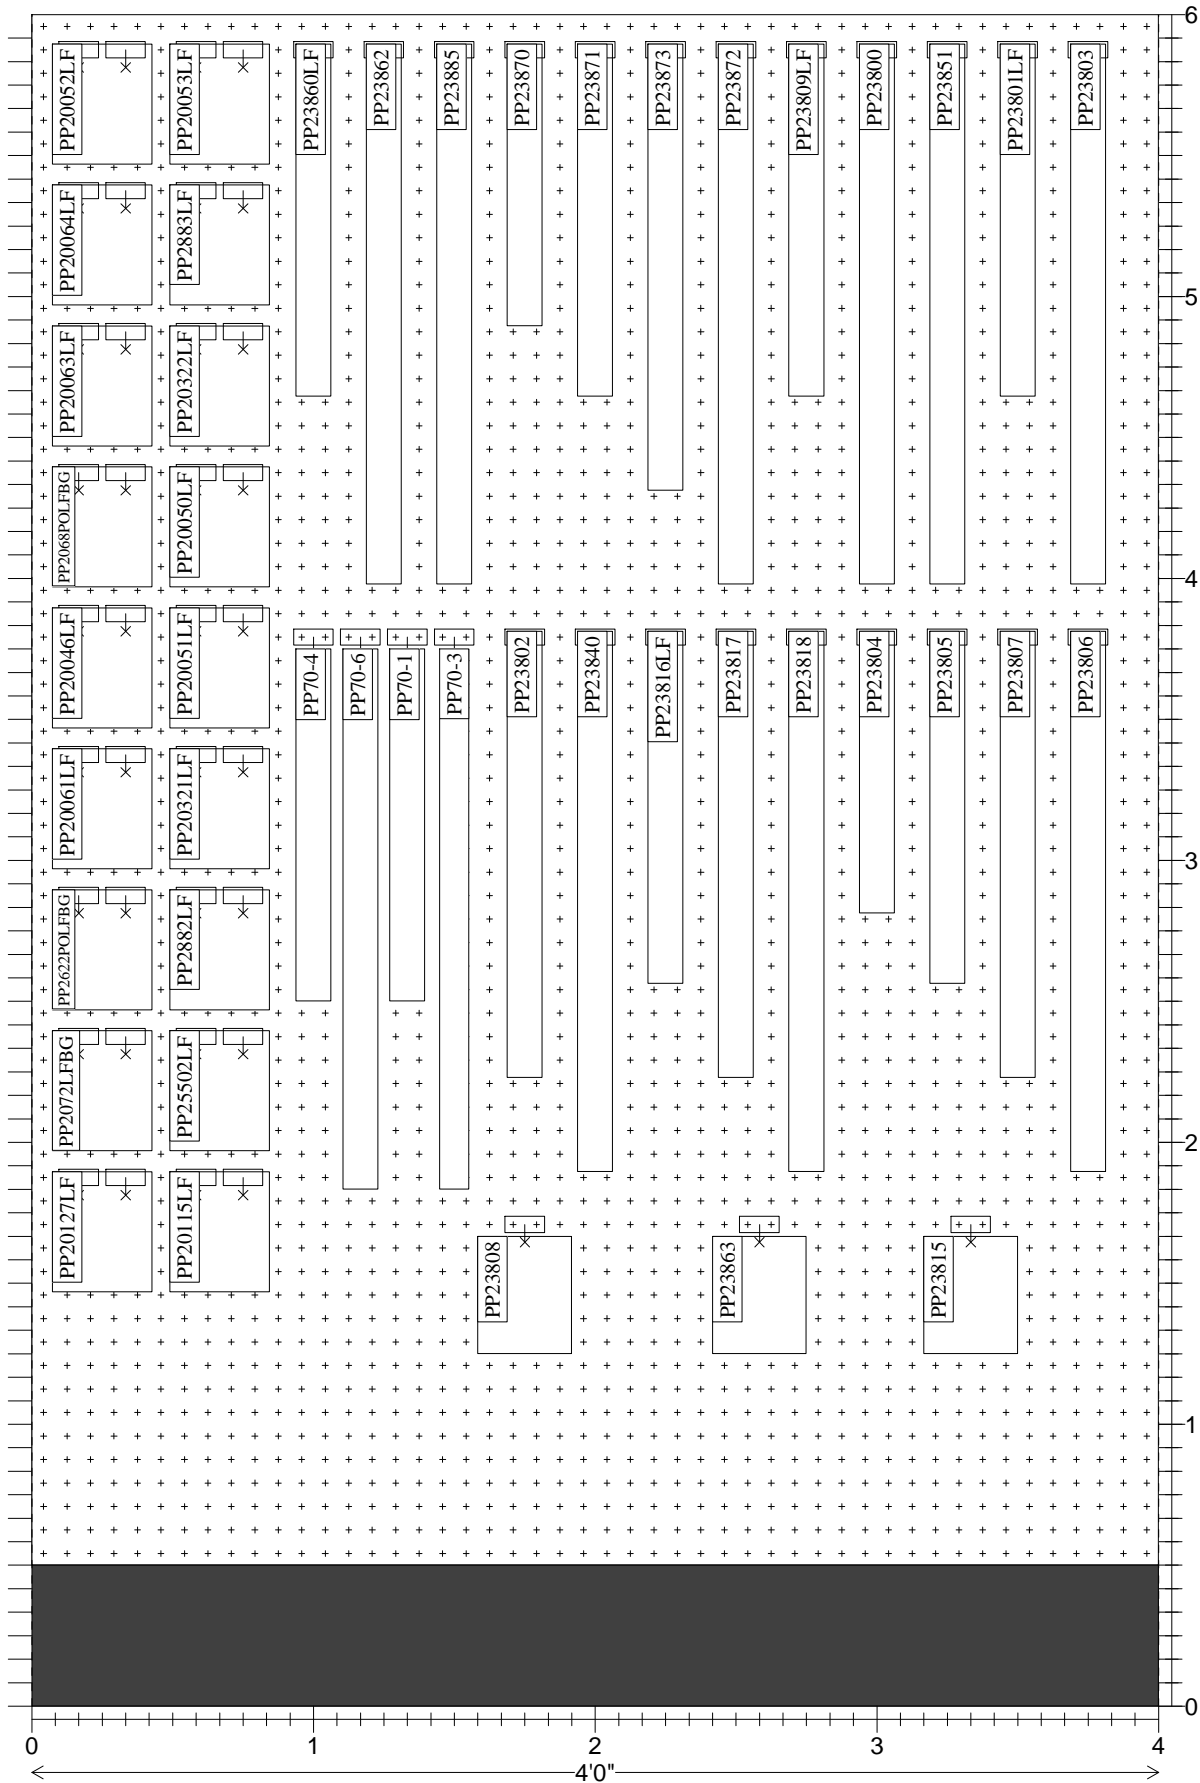

PPBGWS4LF PLUMB PAK BAGGED PLANOGRAM - WATER SUPPLY - LEAD FREE

Shelf Schematic Report

1

Tuesday, December 08, 2015

ID	UPC	LOC ID	ROW	NAME	V FAC	H FAC
SHELF NAME: 4 FT PEGBOARD		WIDTH: 48.00	MERCH HEIGHT: 9.00	DEPTH: 0.10	SPACE AVAILABLE: 0.00	NOTCH: 73
PP20052LF	046224033363	1	2	QRTR TURN STR VLV 3/8FIPX3/8OD LEAD FREE	1	1
PP20053LF	046224033202	2	2	QRTR TURN STR VLV 1/2FIPX3/8OD LEAD FREE	1	1
PP23860LF	046224033196	3	2	EZ SPLY TUBE VN 3/8COMP X 1/2IP 12LAV	1	1
PP23862	046224238621	4	2	EZ SPLY TUBE VN 3/8COMP X 1/2IP 20LAV	1	1
PP23885	046224705727	5	2	EZ SPLY TUBE VN 1/2IP X 1/2 IP 20 LAV	1	1
PP23870	046224238706	6	2	EZ SPLY TUBE VN 3/8COMP X 1/2IP 9TLT	1	1
PP23871	046224238713	7	2	EZ SPLY TUBE VN 3/8 COMP X 7/8 12 TLT	1	1
PP23873	046224238737	8	2	EZ SPLY TUBE VN 3/8 COMP X 7/8 16 TOILET	1	1
PP23872	046224238720	9	2	EZ SPLY TUBE VN 3/8COMP X 7/8 20TLT	1	1
PP23809LF	046224033226	10	2	EZ SPLY TUBE SS 3/8COMPX3/8COMP 12 INCHES	1	1
PP23800	046224007340	11	2	EZ SPLY TUBE SS 3/8COMPX3/8COMP 20 INCHES	1	1
PP23851	046224238515	12	2	EZ SPLY TUBE SS 3/8COMP XDELTA 20 LAV	1	1
PP23801LF	046224033165	13	2	EZ SPLY TUBE SS 3/8COMPX1/2FIP 12 LAV	1	1
PP23803	046224238034	14	2	EZ SPLY TUBE SS 3/8COMPX1/2FIP 20 LAV	1	1
PP20064LF	046224032861	15	8	QRTR TURN STR VLV 3/8OD X3/8OD LEAD FREE	1	1
PP2883LF	046224047322	16	8	QRTR TURN STR 1/2 NOM PEX INLT X 3/8 OD LEAD FREE	1	1
PP20063LF	046224032977	17	14	QRTR TURN STR VLV 1/2 NOM COP 3/8 OD LEAD FREE	1	1
PP20322LF	046224032854	18	14	QRTR TURN STR TRANS VLV 1/2NOM CPVC 3/8 OD LEAD FREE	1	1
PP2068POLFBG	046224047346	19	20	QRTR TURN STR VLV 5/8 OD X 3/8 OD LEAD FREE	1	1
PP20050LF	046224033301	20	20	QRTR TURN ANG VLV 3/8 FIP X3/8 OD LEAD FREE	1	1
PP20046LF	046224033752	21	26	QRTR TURN ANG VLV 1/2 FIP X1/4 OD OUTLET ANG STOP LEAD FREE	1	1
PP20051LF	046224033219	22	26	QRTR TURN ANG VLV 1/2FIPX3/8OD LEAD FREE	1	1
PP70-4	046224007043	23	27	POLY SUPPLY TUBE 3/8 X 12 TOIL	1	1
PP70-6	046224007067	24	27	POLY SUPPLY TUBE 3/8 X 20 TOIL	1	1
PP70-1	046224007012	25	27	POLY SUPPLY TUBE 3/8 X 12 LAV	1	1
PP70-3	046224007036	26	27	POLY SUPPLY TUBE 3/8 X 20 LAV	1	1
PP23802	046224238027	27	27	EZ SPLY TUBE SS 3/8COMPX1/2FIP 16 LAV	1	1
PP23840	046224238409	28	27	EZ SPLY TUBE SS 1/2COMPX1/2FIP 20 LAV	1	1
PP23816LF	046224033271	29	27	EZ SPLY TUBE SS 1/2FIPX 1/2FIP 12 LAV LEAD FREE	1	1
PP23817	046224238171	30	27	EZ SPLY TUBE SS 1/2FIPX 1/2FIP 16 LAV	1	1
PP23818	046224238188	31	27	EZ SPLY TUBE SS 1/2FIPX 1/2FIP 20 LAV	1	1
PP23804	046224238041	32	27	EZ SPLY TUBE SS 3/8 COMP X 7/8 9 TOILET	1	1
PP23805	046224238058	33	27	EZ SPLY TUBE SS 3/8 COMP X 7/8 12 TOILET	1	1
PP23807	046224238072	34	27	EZ SPLY TUBE SS 3/8 COMP X 7/8 16 TOILET	1	1
PP23806	046224238065	35	27	EZ SPLY TUBE SS 3/8 COMP X 7/8 20 TOILET	1	1
PP20061LF	046224032960	36	32	QRTR TURN ANG VLV 1/2 NOM COPD X 3/8 OD LEAD FREE	1	1
PP20321LF	046224032878	37	32	QRTR TURN ANG TRANS VLV 1/2 NOM CPVC 3/8 OD LEAD FREE	1	1
PP2622POLFBG	046224047360	38	38	QRTR TURN ANG VLV 5/8 OD X 3/8 OD LEAD FREE	1	1
PP2882LF	046224047339	39	38	QRTR TURN ANG 1/2 NOM PEX INLT X 3/8 OD LEAD FREE	1	1
PP2072LFBG	046224047353	40	44	QRTR TURN REPAIR VLV 3/8 OD X 3/8 OD LEAD FREE	1	1
PP25502LF	046224032885	41	44	SADDLE VALVE 1/4 OD LEAD FREE FOR 3/8-3/4 OD TUBE	1	1
PP20127LF	046224033806	42	50	3 WAY VALVE 1/2 FIP X 3/8 OD 3/8 OD LEAD FREE	1	1
PP20115LF	046224047308	43	50	QRTR TURN 3 WAY 5/8OD INLET X 3/8 OD X 3/8 OD LEAD FREE	1	1
PP23808	046224238089	44	52	EZ SPLY TUBE SS 3/8COMPX1/2FIP 30 LAV	1	1
PP23863	046224238638	45	52	EZ SPLY TUBE VN 3/8COMP X1/2IP 36 LAV	1	1
PP23815	046224238157	46	52	EZ SPLY TUBE SS 3/8COMPX1/2FIP 36 INCHES	1	1