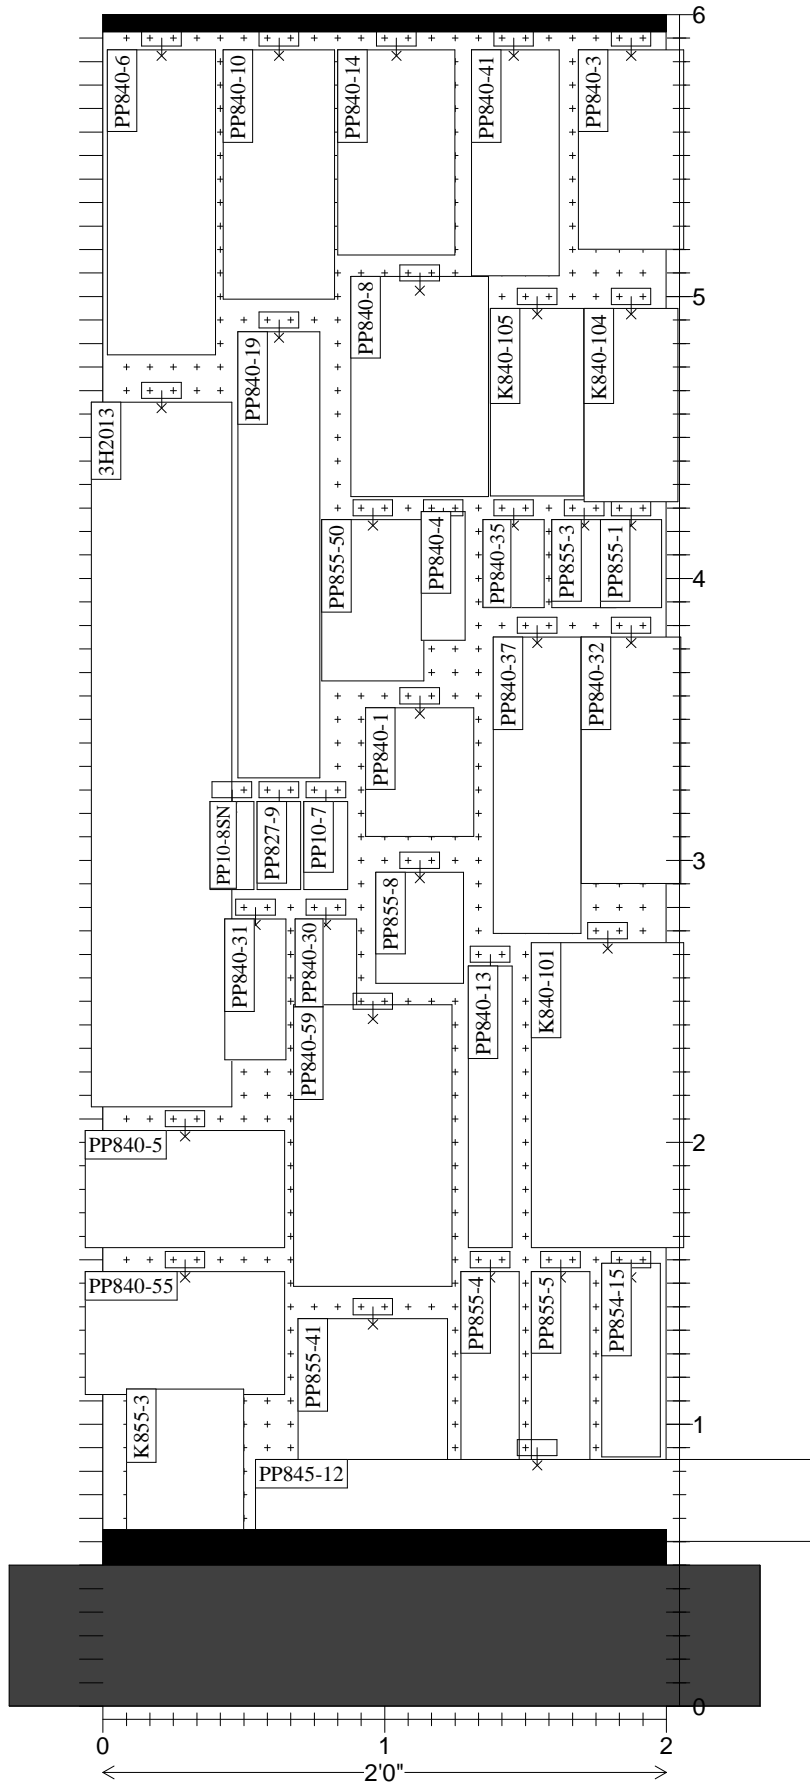

TLS2PPCD PLUMB PAK PLANOGRAM - 2FT TOOLS