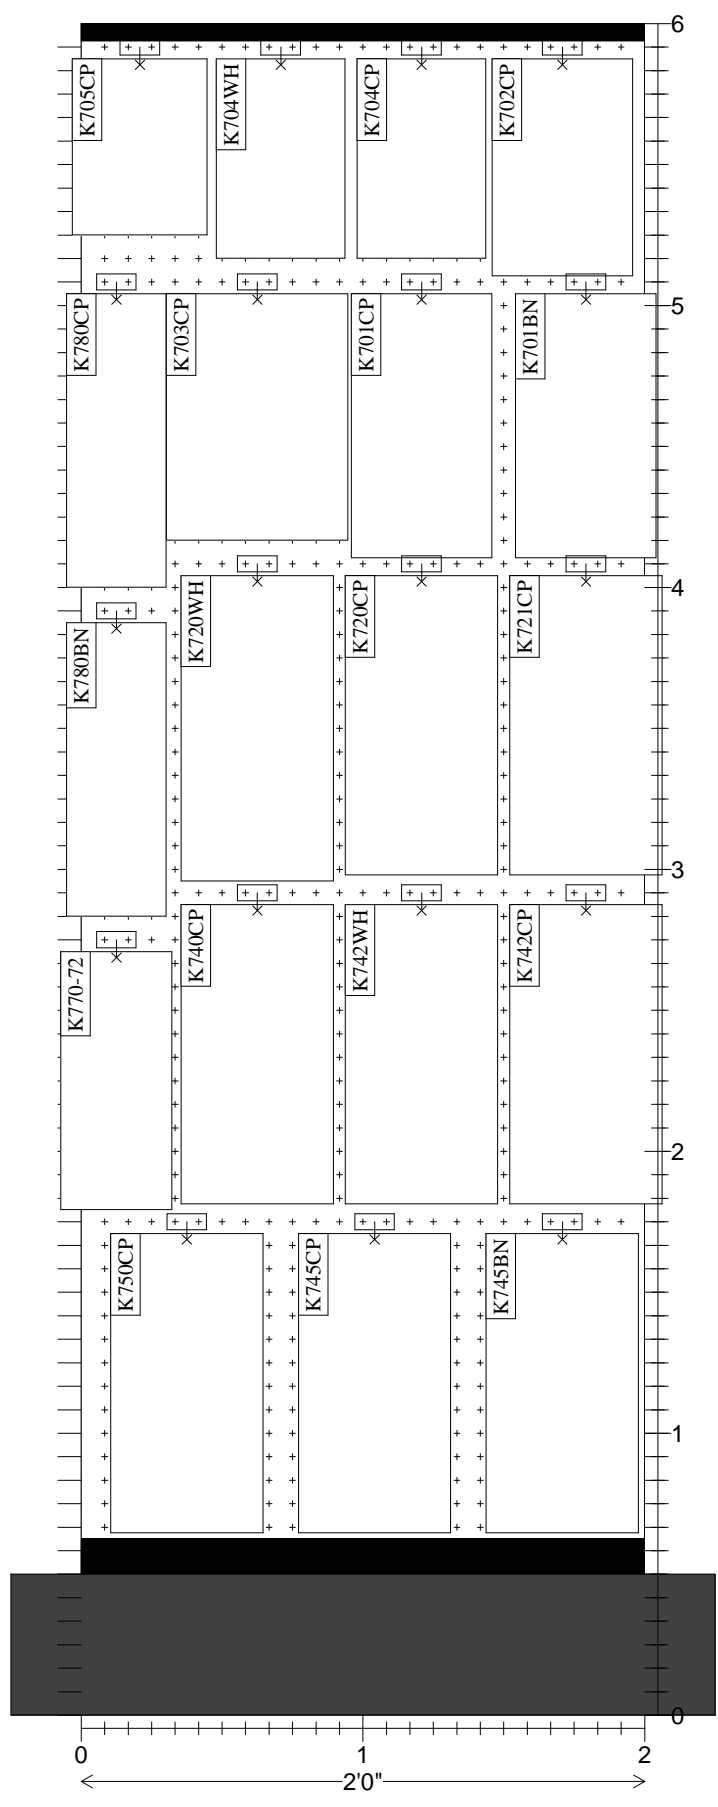

# SH2BKCD KEENEY STYLEWISE SHOWER HEADS - 2FT PREMIUM (B)

Shelf Schematic Report  
 F:\INTERC~1\INTERC~1\PLANO\PP2018~1\SH2BKCD.ICP  
 Friday, January 25, 2019

ID	UPC	LOC ID	ROW	NAME	V FAC	H FAC
SHELF NAME: 4 FT		WIDTH: 24.00	MERCH HEIGHT: 10.00	DEPTH: 18.00	SPACE AVAILABLE: 24.00	NOTCH: 8

SHELF NAME: backboard/1		WIDTH: 24.00	MERCH HEIGHT: 10.00	DEPTH: 1.00	SPACE AVAILABLE: 0.00	NOTCH: 73
-------------------------	--	--------------	---------------------	-------------	-----------------------	-----------

SHELF NAME: 4 FT/1		WIDTH: 24.00	MERCH HEIGHT: 10.00	DEPTH: 18.00	SPACE AVAILABLE: 24.00	NOTCH: 73
--------------------	--	--------------	---------------------	--------------	------------------------	-----------