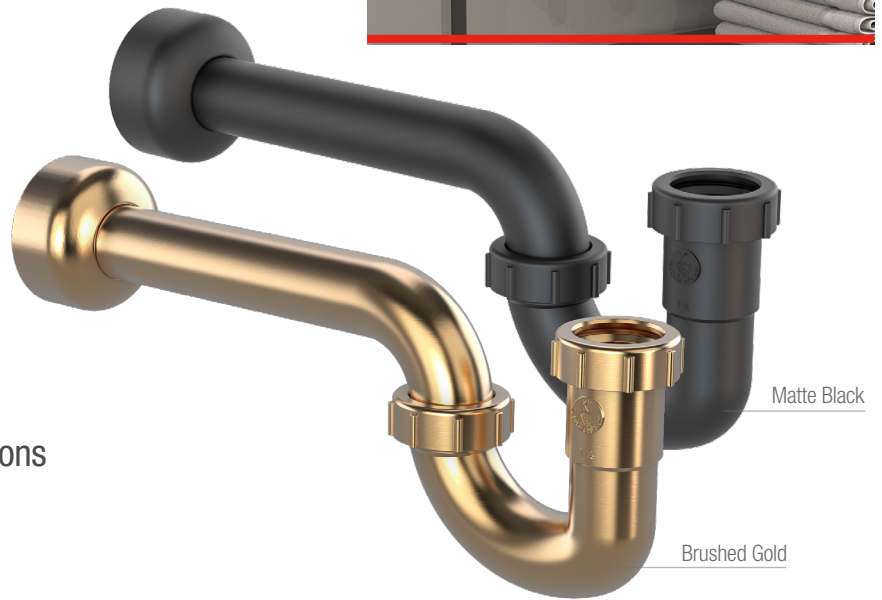

SPECIALTY FINISH P TRAPS

Introducing Matte Black and Brushed Gold Specialty Finish P-Traps, the newest additions to the Keeney K400 P-Trap series! For use in exposed under sink installations. Each kit includes 1-1/2" to 1-1/4" reducing washer and plated deep flange.

FEATURES & BENEFITS

- Available in a variety of finishes that match trending kitchen and bathroom hardware
- Heavy Duty ABS Construction
- Durable flake-free finish
- For use in kitchen or bathroom applications (reducing washer included)