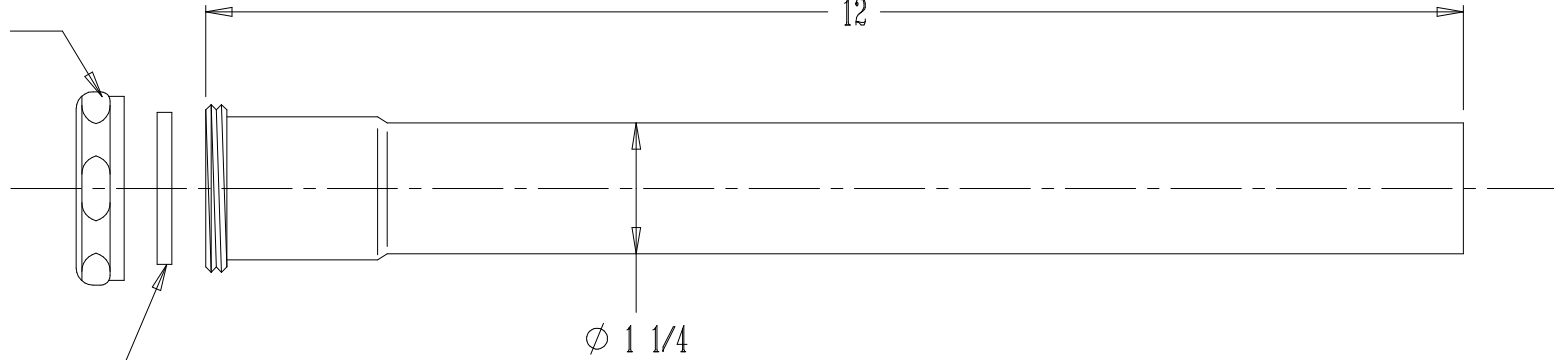

BRASS NUT

RUBBER WASHER

ϕ 1 1/4

12

NOTES:

1. ALL DIMENSIONS ARE IN INCHES.
2. MATERIAL: 17GA BRASS
3. FINISH: CHROME

THE KEENEY MANUFACTURING COMPANY
NEWINGTON, CT

TITLE: EXTENSION TUBE - SJ		P/N: 7903PCBN	
DWG BY: RKH		DATE: 3/18/11	SCALE: SHOWN