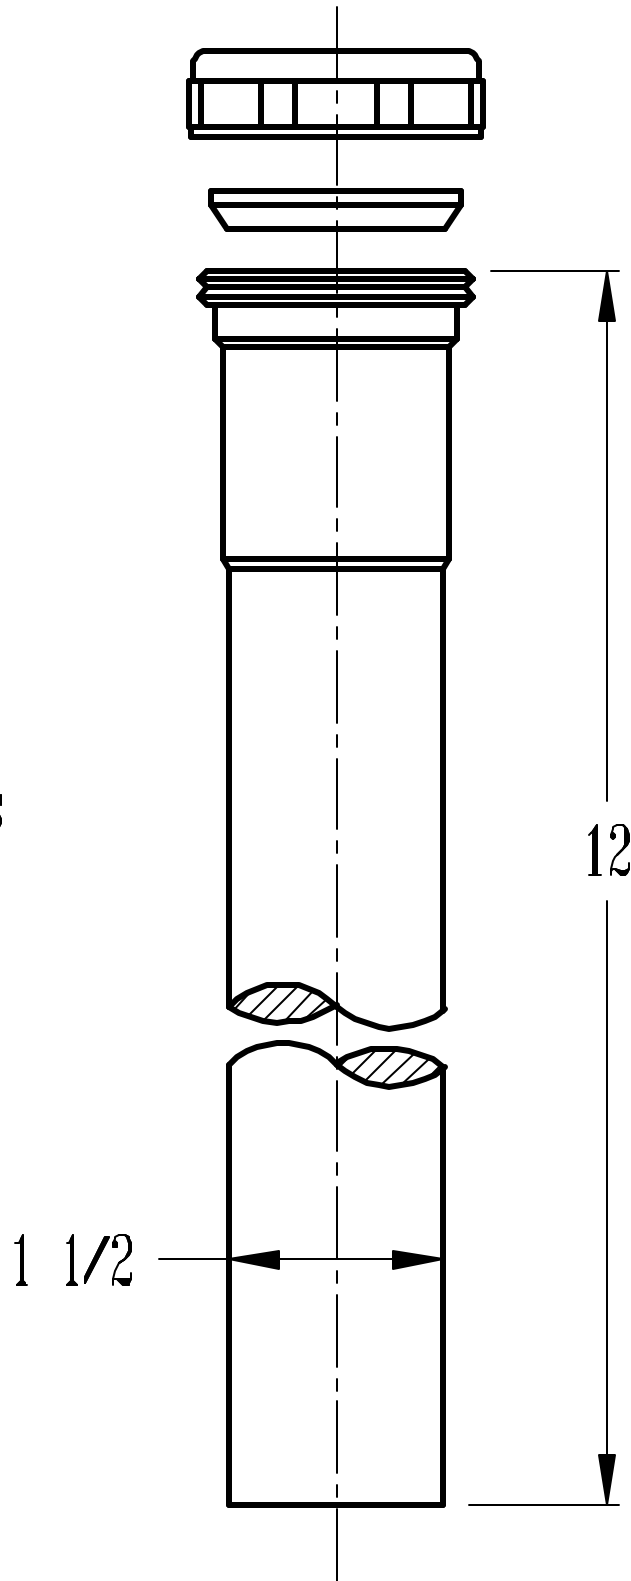

MATERIAL: 17GA BRASS

THE KEENEY MANUFACTURING CO.
NEWINGTON, CT. 06111

TITLE: EXTENSION TUBE | P/N: 7906PC

DWG BY: C.GRAHAM | DATE:01/26/98

ALL DIMENSIONS IN INCHES