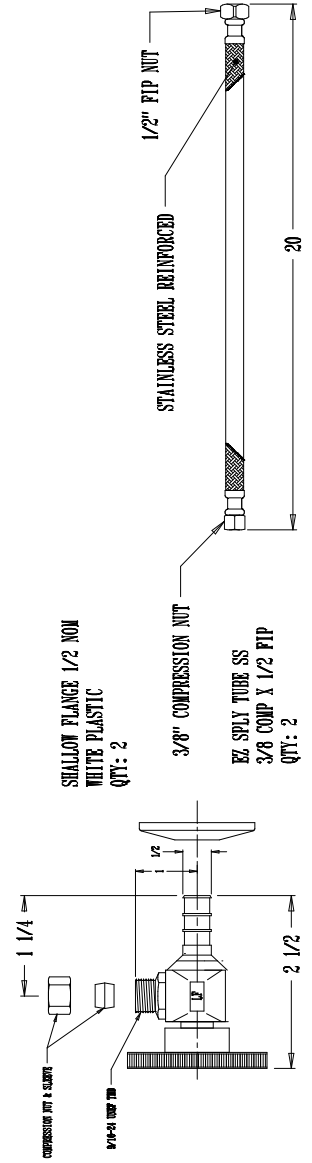

SHALLOW FLANGE 1 1/2 IPS
WHITE PLASTIC

1-C1765TPR WASHER OR
1-C50918TPR WASHER

QTR TURN ANGLE VALVE 1/2 NON PEX
INLET X 3/8 OD LEAD FREE
QTY: 2

- NOTES:
1. ALL DIMENSIONS IN INCHES
 2. MATERIAL: POLYPROPYLENE TUBING
LOW LEAD CHROME PLATED BRASS VALVES
 3. INCLUDES ALL NECESSARY NUTS & WASHERS

THE KEBNEY MANUFACTURING COMPANY NEWINGTON, CT 06111 U.S.A.	
TITLE: LAVATORY ROUGH IN KIT	P/A: MK-10791F
DWG BY: RCH	DATE: 8/08/14
SCALE: SHOWN	