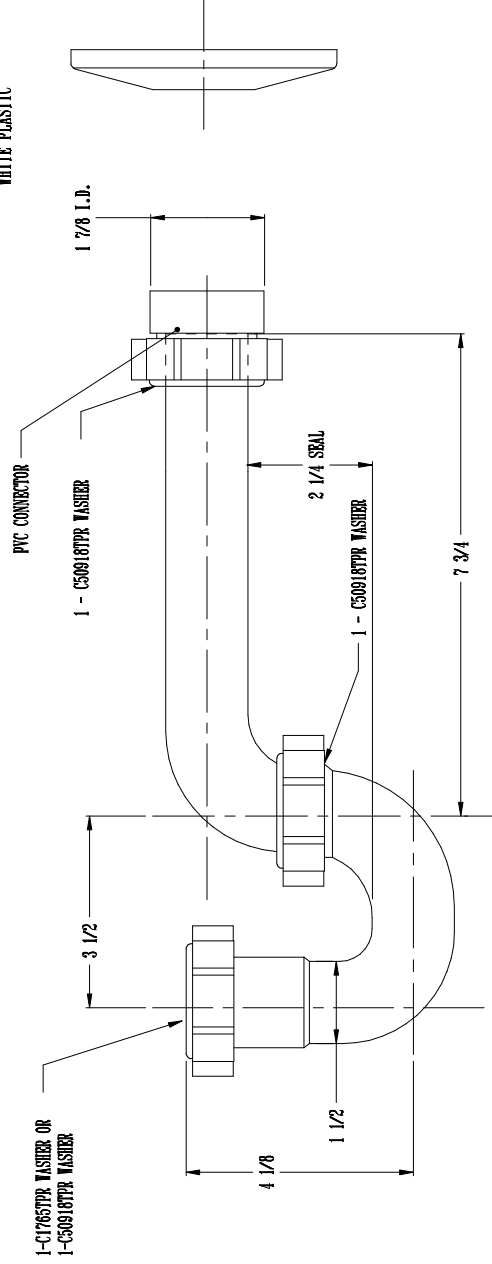

SHALLOW FLANGE 1 1/2 IPS
WHITE PLASTIC

1-C1765TPR WASHER OR
1-C50918TPR WASHER

QTR TURN ANGLE VALVE 1/2 NON PEX
INLET X 3/8 OD LEAD FREE
QTY: 2

- NOTES:
1. ALL DIMENSIONS IN INCHES
 2. MATERIAL: POLYPROPYLENE TUBING
LOW LEAD CHROME PLATED BRASS VALVES
 3. INCLUDES ALL NECESSARY NUTS & WASHERS

THE KEBNEY MANUFACTURING COMPANY NEWINGTON, CT 06111 U.S.A.	
TITLE: LAVATORY ROUGH IN KIT	P/A: MK-10791F
DWG BY: RCH	DATE: 8/08/14
SCALE: SHOWN	