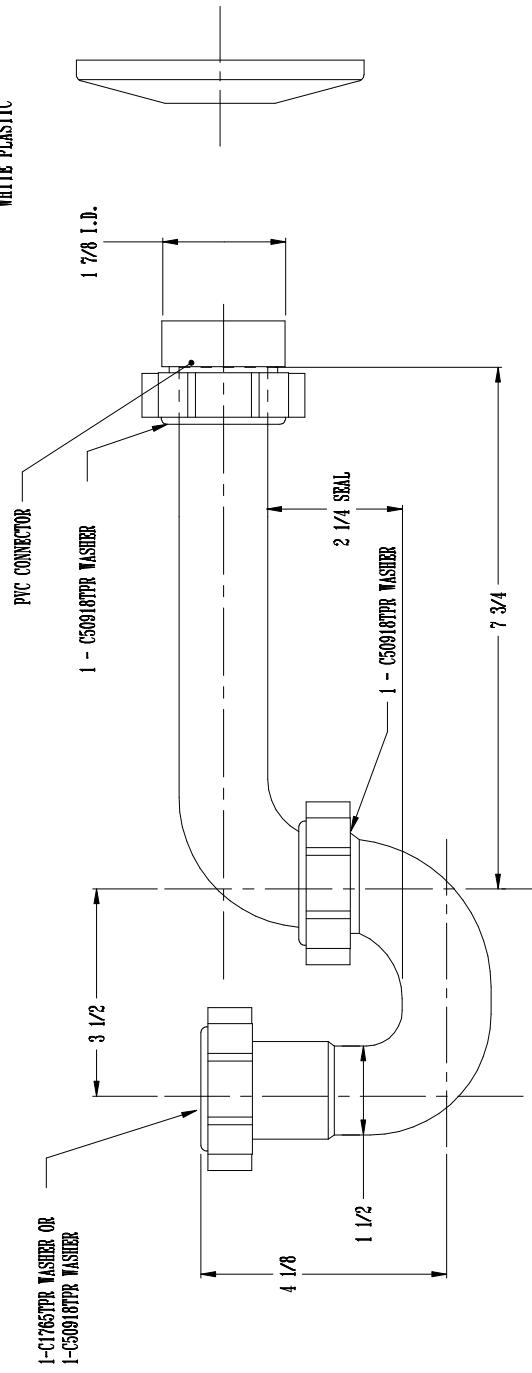

SHALLOW FLANGE 1 1/2 IPS
WHITE PLASTIC

- NOTES:
1. ALL DIMENSIONS IN INCHES
 2. MATERIAL: POLYPROPYLENE TUBING
LOW LEAD CHROME PLATED BRASS VALVES
 3. INCLUDES ALL NECESSARY NUTS & WASHERS

THE KEENEY MANUFACTURING COMPANY
NEWINGTON, CT 06111 U.S.A.
TITLE: MASTERKIT FOR KITCHEN P/N: MK-1095LF
DWG BY: RKU DATE: 8/08/14 SCALE: SLOW