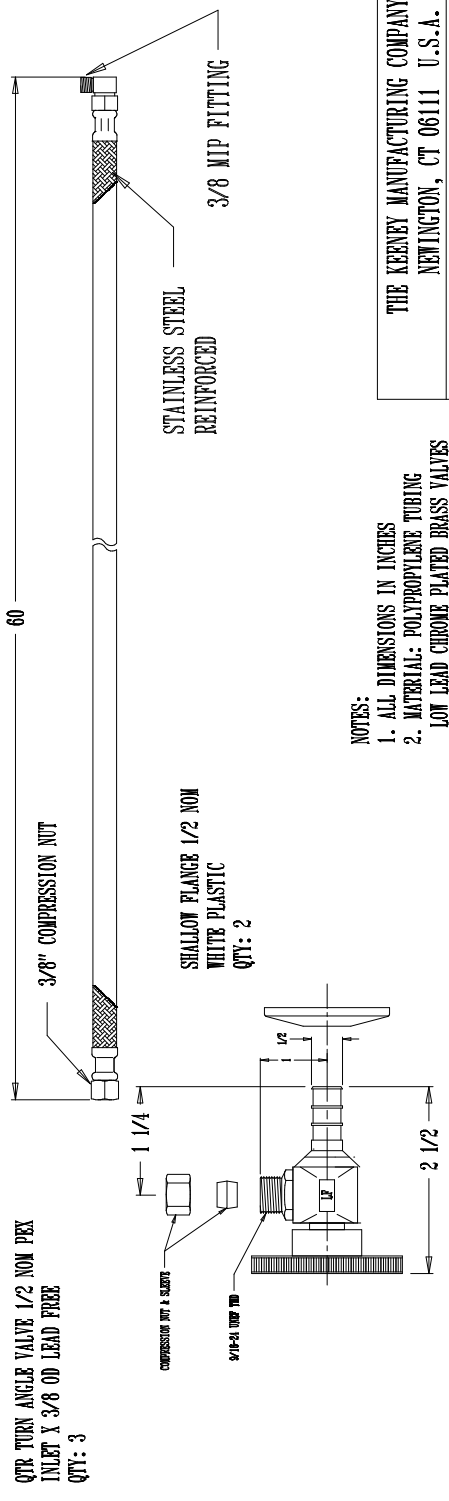

SHALLOW FLANGE 1 1/2 IPS
WHITE PLASTIC

- NOTES:
1. ALL DIMENSIONS IN INCHES
 2. MATERIAL: POLYPROPYLENE TUBING
LOW LEAD CHROME PLATED BRASS VALVES
 3. INCLUDES ALL NECESSARY NUTS & WASHERS

THE KEENEY MANUFACTURING COMPANY
NEWINGTON, CT 06111 U.S.A.
TITLE: MASTERKIT FOR KITCHEN P/N: MK-1095LF
DWG BY: RKU DATE: 8/08/14 SCALE: SLOW