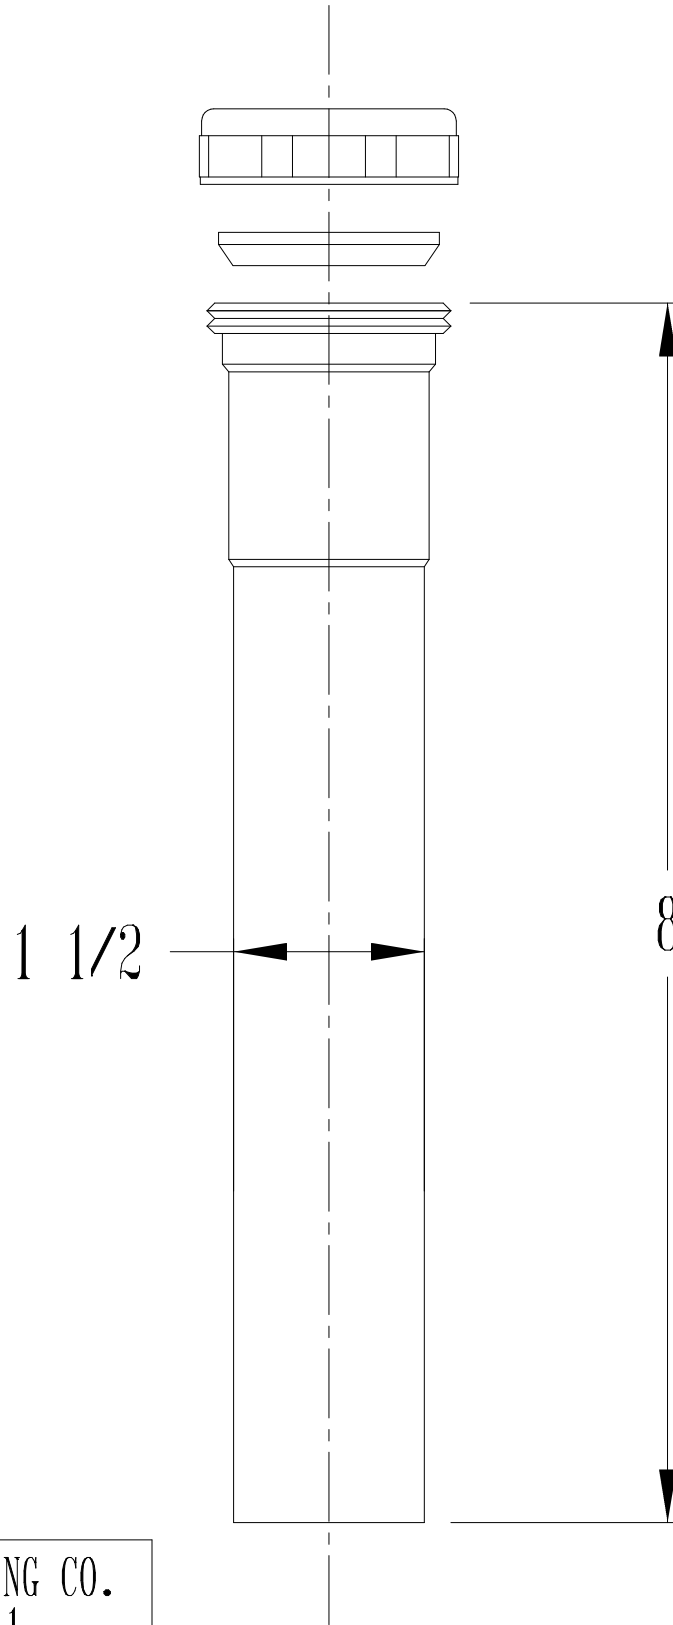

MATERIAL: 22GA BRASS

THE KEENEY MANUFACTURING CO.
NEWINGTON, CT. 06111

TITLE: EXTENSION TUBE | P/N: 1670RB

DWG BY: C.GRAHAM | DATE:01/10/02

ALL DIMENSIONS IN INCHES