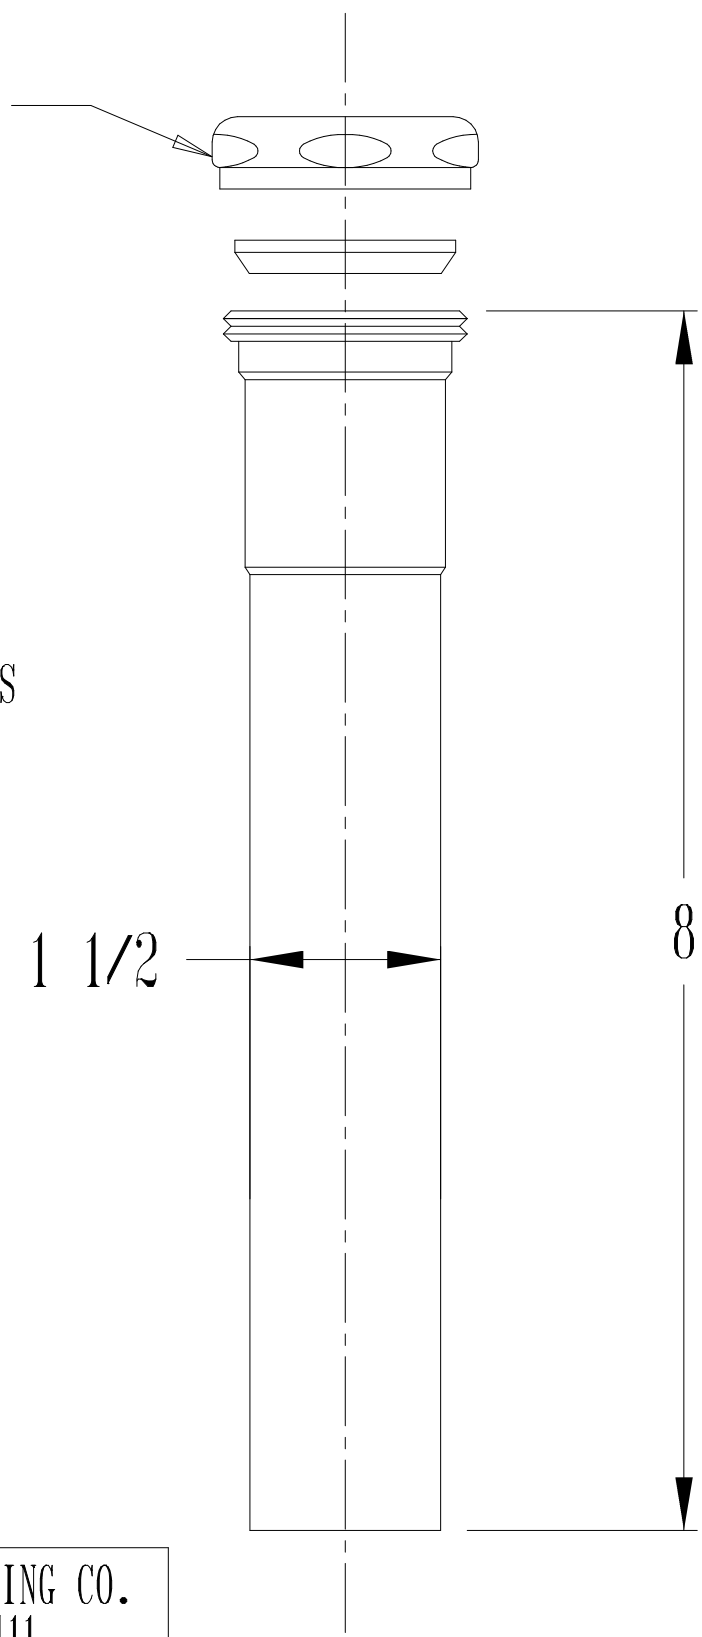

BRASS NUT

MATERIAL: 22GA BRASS

1 1/2

8

THE KEENEY MANUFACTURING CO. NEWINGTON, CT. 06111	
TITLE: EXTENSION TUBE	P/N: 1670PCBN
DWG BY: RKH	DATE: 12/29/14

ALL DIMENSIONS IN INCHES