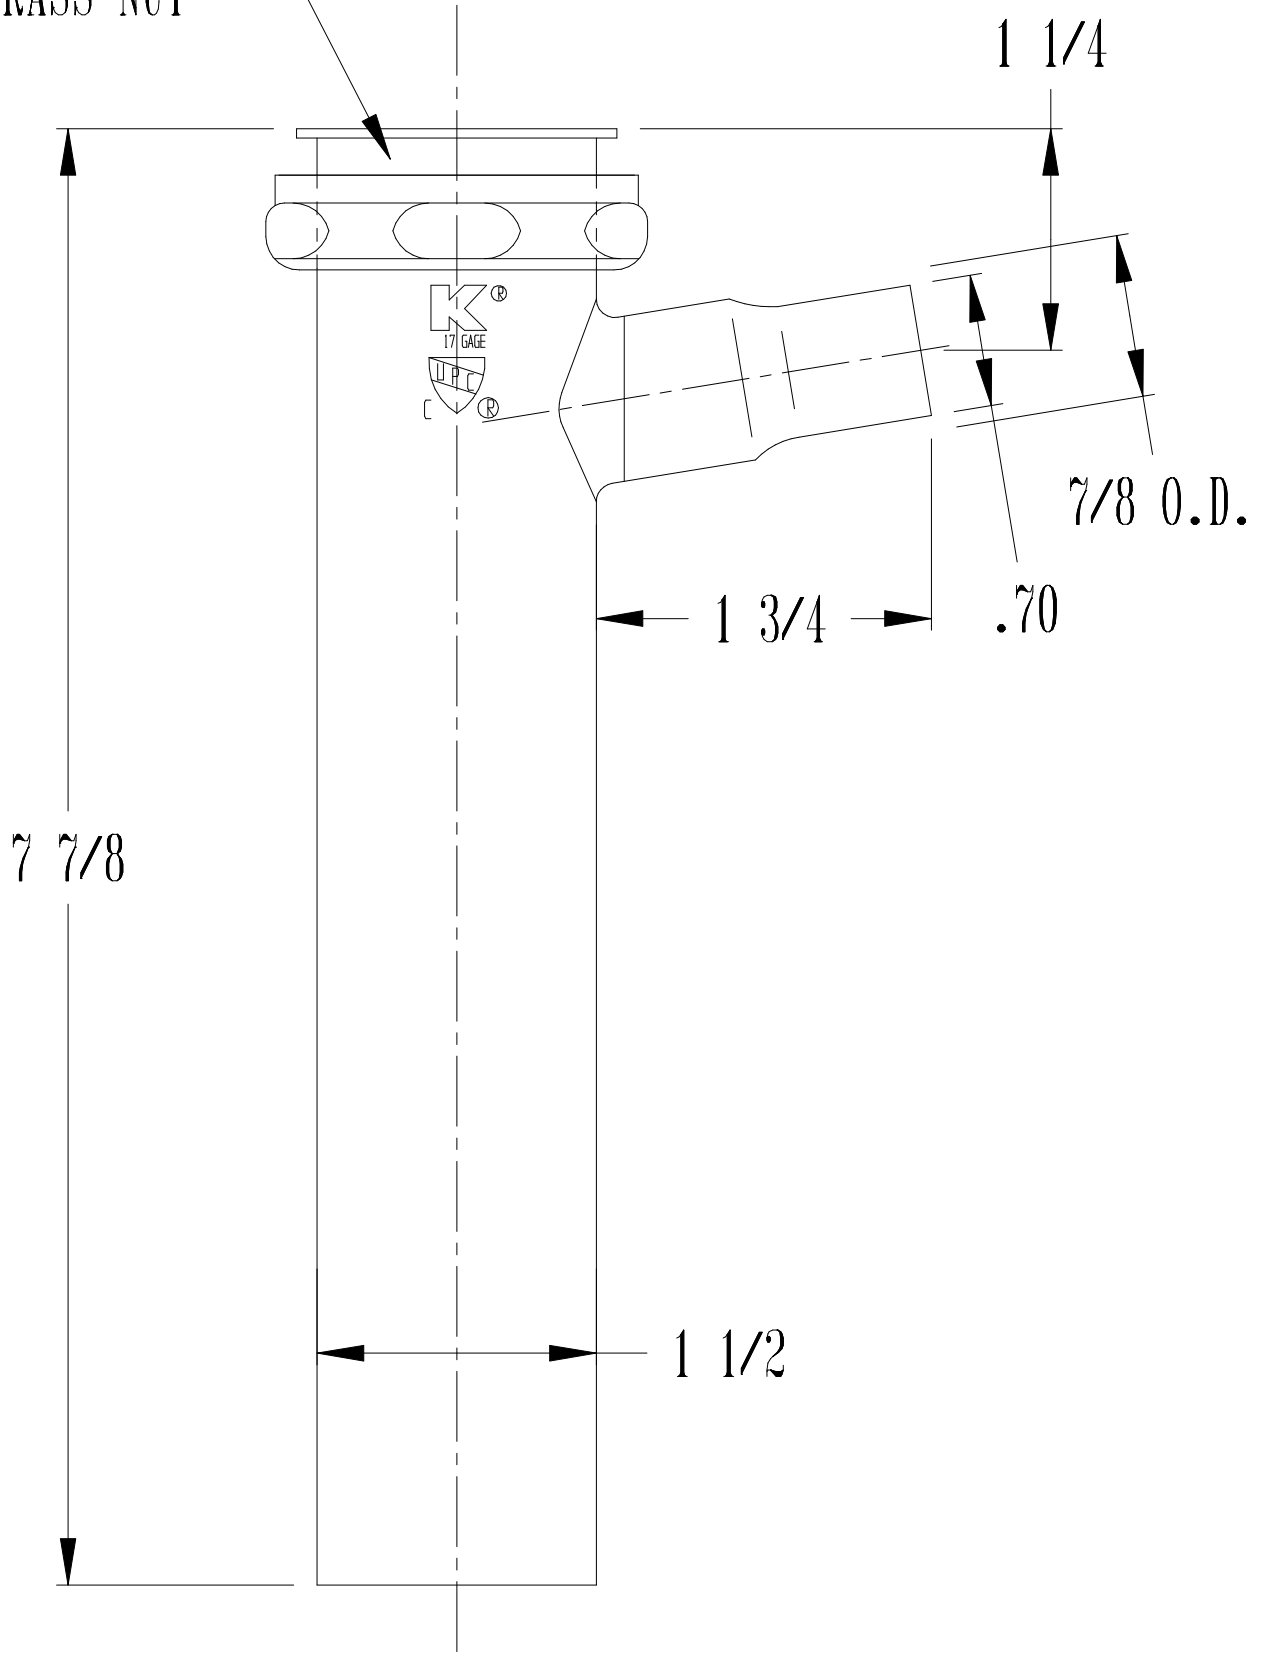

CAPTIVE BRASS NUT

THE KEENEY MANUFACTURING CO.  
NEWINGTON, CT. 06111

TITLE: BRANCH TAILPIECE | P/N:47SRBBN

DWG BY: RKH

DATE: 3/15/11

ALL DIMENSIONS IN INCHES  
FINISH: ROUGH BRASS