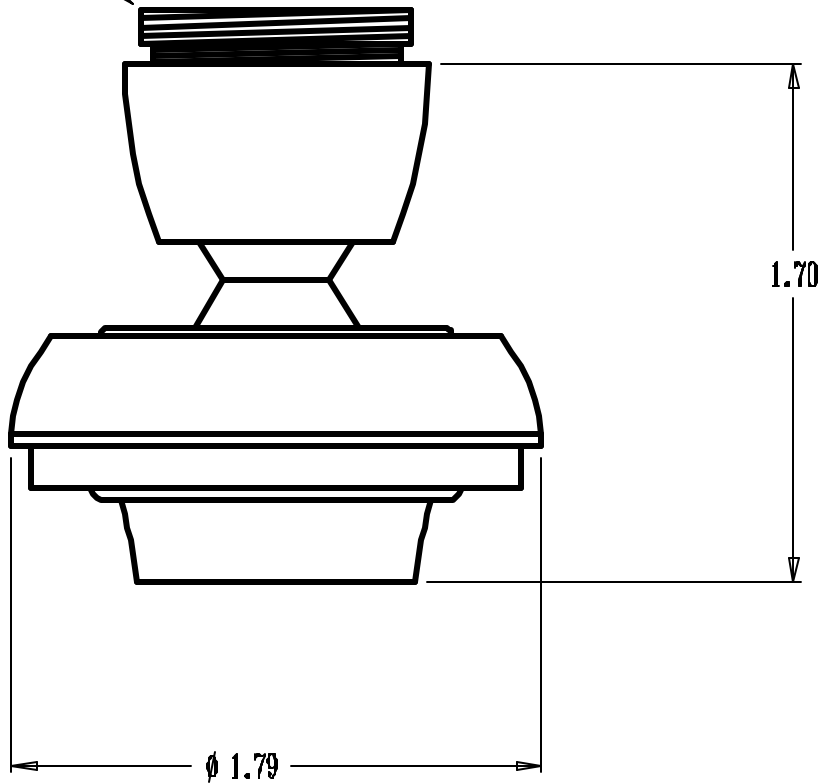

ADAPTER

NOTES:

1. ALL DIMENSIONS ARE IN INCHES.
2. MATERIAL: WHITE PLASTIC
3. 15/16 - 27 THREAD MALE ADAPTER
55/64 - 27 FEMALE THREAD

THE KEENEY MANUFACTURING COMPANY
NEWINGTON, CT

TITLE: SWIVEL SPRAY FAUCET AERATOR P/N: PP28005

DWG BY: M. KURO

DATE: 6/3/03

SCALE: SHOWN