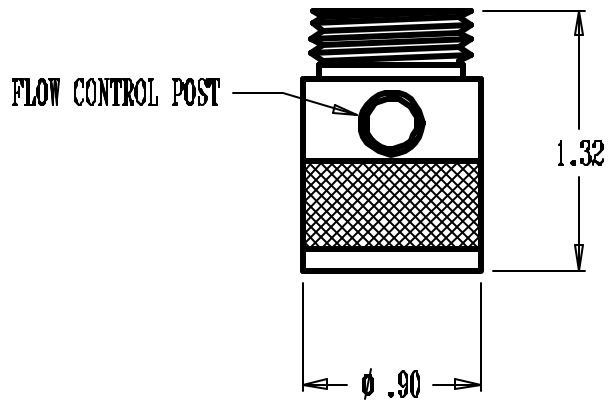

1/2 I.P.S. THREAD BOTH SIDES

NOTES:

1. ALL DIMENSIONS ARE IN INCHES.
2. MATERIAL: BRASS
3. FINISH: CHROME PLATE
4. BLACK RUBBER WASHER INCLUDED.

THE KEENEY MANUFACTURING COMPANY
NEWINGTON, CT

TITLE: SHOWER ADAPTER W/FLOW CONTROL P/N: PP825-81