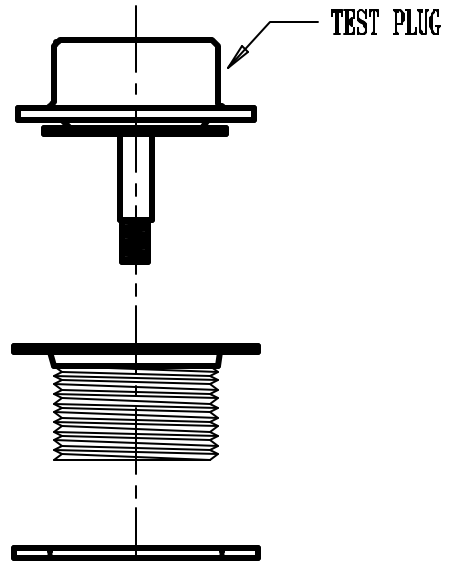

OVERFLOW

WASTE

NOTES:

1. ALL DIMENSIONS ARE IN INCHES.
2. MATERIAL: WHITE PVC (ELBOWS)
3. FINISH: CHROME PLATE
4. KIT INCLUDES HARDWARE TO INSTALL OVERFLOW TEST PLUG.

<p>THE KEENEY MANUFACTURING COMPANY NEWINGTON, CT</p>		
<p>TITLE: BATH DRAIN ROUGH N PACK KIT P/N: ROUGHINKITPV</p>		
<p>DWG BY: M. KURO</p>	<p>DATE: 8/31/04</p>	<p>SCALE: SHOWN</p>