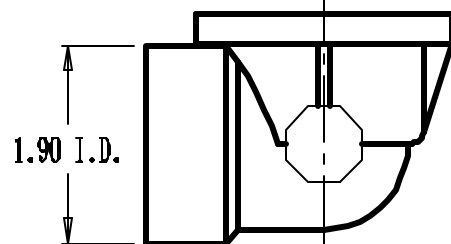

OVERFLOW

WASTE

NOTES:

1. ALL DIMENSIONS ARE IN INCHES.
2. MATERIAL: WHITE PVC (ELBOWS)
3. FINISH: CHROME PLATE
4. KIT INCLUDES HARDWARE TO INSTALL OVERFLOW TEST PLUG.

<p>THE KEENEY MANUFACTURING COMPANY NEWINGTON, CT</p>		
<p>TITLE: BATH DRAIN ROUGH N PACK KIT P/N: ROUGHINKITPV</p>		
<p>DWG BY: M. KURO</p>	<p>DATE: 8/31/04</p>	<p>SCALE: SHOWN</p>