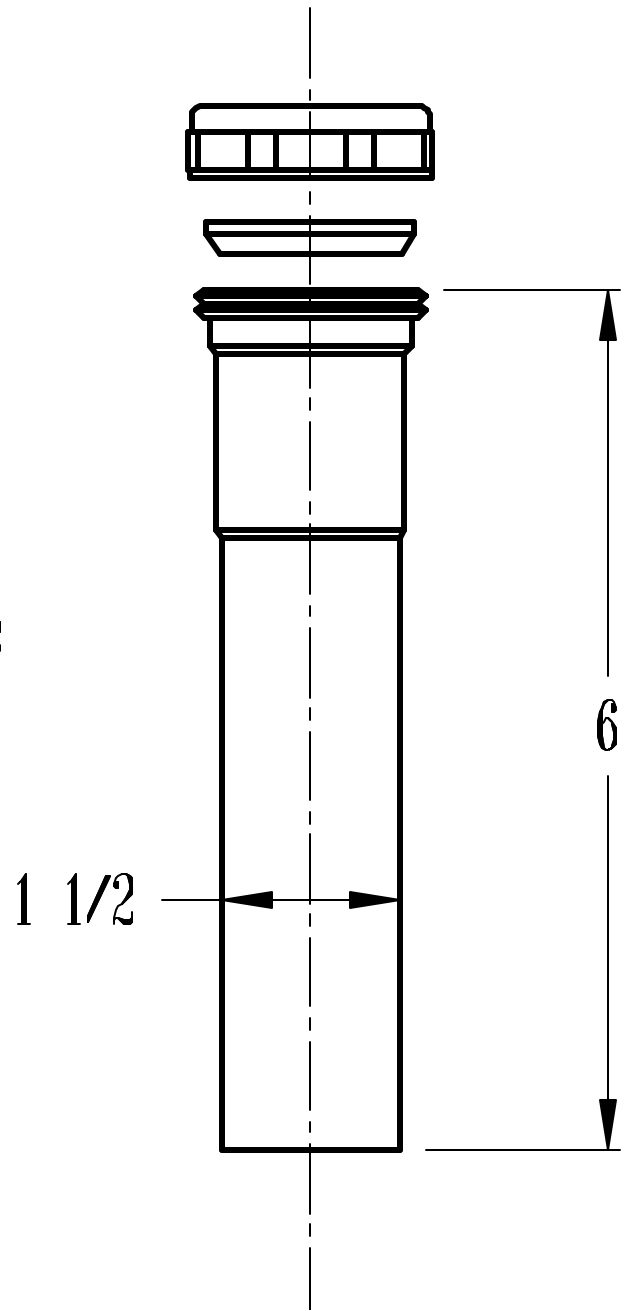

MATERIAL: 22GA BRASS

THE KEENEY MANUFACTURING CO.
NEWINGTON, CT. 06111

TITLE: EXTENSION TUBE | P/N: 1904PC

DWG BY: C.GRAHAM | DATE:01/29/98

ALL DIMENSIONS IN INCHES